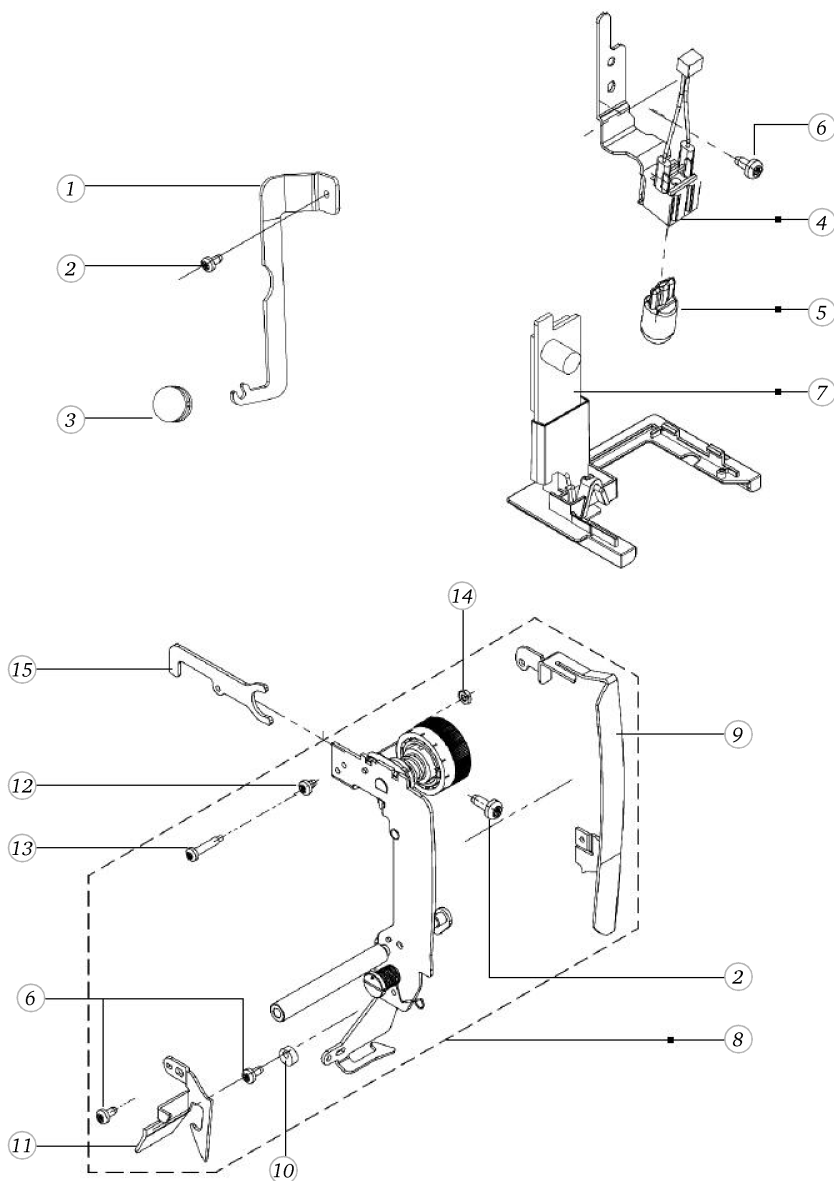

BERNINA activa 230

Take up lever and sewing light

Pos	Item number	Description
1	0304895100	LENS HOLDER SUPPORT
2	0078865043	Socket Pan Head Thread Forming Screws M4x10 DIN7500 - BN13916 Art-No. 2027593
3	0079795200	Cap
4	0049987000	SEWING LIGHT CPL
5	0075355000	LAMP-LC-12-5-A
5	0075355100	Lamp LC12-5
6	0078865033	Socket Pan Head Thread Forming Screws M3x6 DIN7500 - BN13916 Art-No. 2027534
7	0307537000	CFL SEWING LIGHT 125-
8	0049417700	take up lever cover cpl. standard
9	0079505302	TAKE-UP-LEVER COVER
10	0079565000	BUFFER BLOCK
11	0079515000	COVER REGULATOR
12	0032465007	Socket Button Head Screws M3x 4 ISO 7380-1 - BN6404 Art-No. 3148111
13	0300295100	ADJUSTING SCREW
14	22502013++	Hex Jam Nut M3 Din439b
15	0049325200	RELEASE FORK