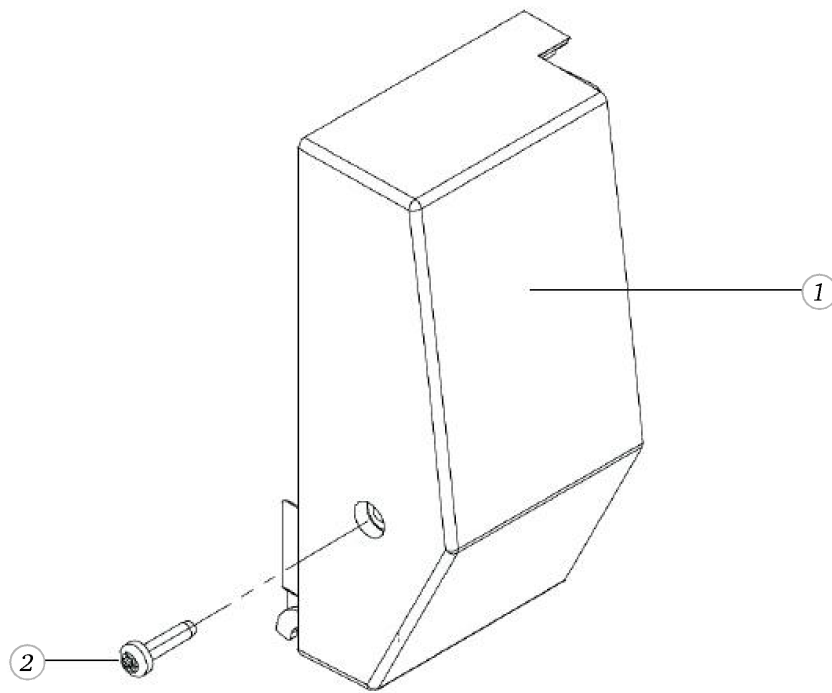

BERNINA activa 230

Head cover (activa 240)

Pos	Item number	Description
1	0048935221	HEAD COVER ACTIVA 240
2	0078865045	Socket Pan Head Thread Forming Screws M4x16 DIN7500 - BN13916 Art-No. 2027615