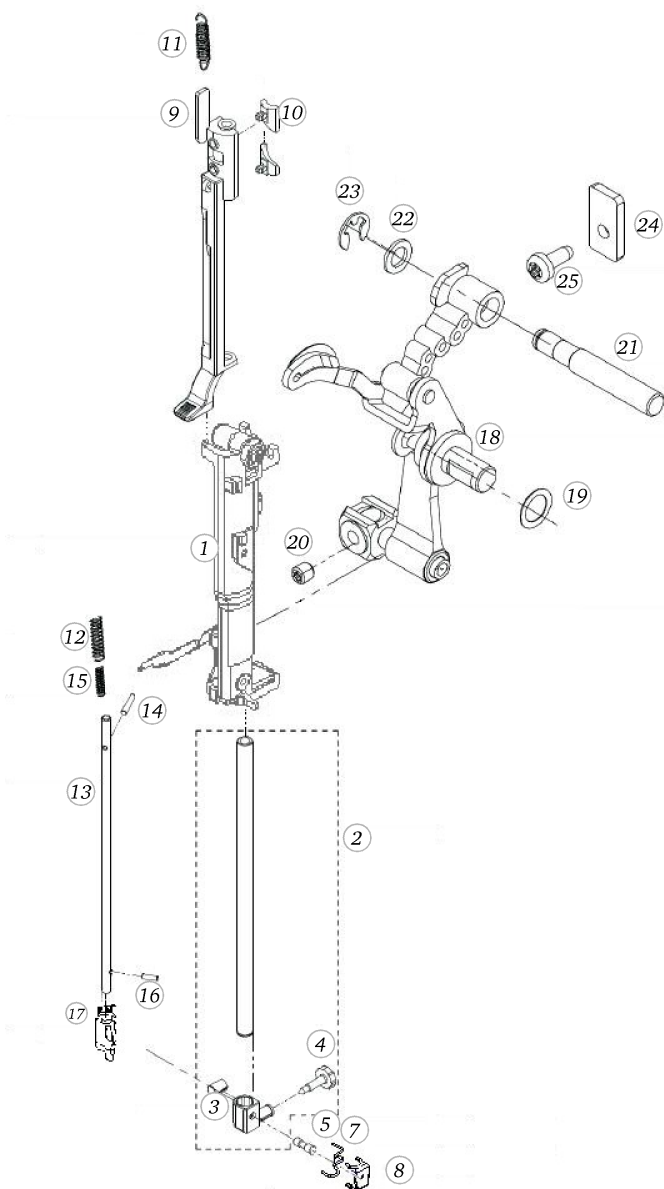

BERNINA activa 230

Support with threading

Pos	Item number	Description
1	0320797001	NEEDLE BAR SUPPORT SET
2	0082087101	NEEDLE BAR CPL. W/O Q2.9
3	0012965200	Spring Husk
4	0082435200	NEEDLECLAMP SCREW
4	0082435400	Needle Clamp Screw
4	0082435300	Needle Clamp Screw
4	0082435400	Needle Clamp Screw
5	0082115002	PIN Ø2.20
7	0315035100	THREAD GUIDE
8	0082125000	CLAMP
9	0306445100	Thread-up Support
10	0306495000	Curve Inset
11	0075315200	Spring
12	0075965000	Spring -
13	0075747200	Threader Device Cpl.
14	24105643++	Parallel Pin Hardened 2h6x12 BN 858
15	20150113++	Hexagon Socket Set Screw M3x8
16	0075955015	PIN
17	0337927100	threader head packed
18	0082847300	TAKE UP LEVER SET
19	22961743++	WASHER
20	0078685052	Hexalobular Socket Set Screws M5x5
21	0088205000	BOLT
22	23001213++	Flat Washer d6.2xD10xs1
23	23501753++	Circlip For Shafts d1 5 DIN6799 - BN809 Art-No.1284665
24	0049205000	CLAMP
25	0078865043	Socket Pan Head Thread Forming Screws M4x10 DIN7500 - BN13916 Art-No. 2027593