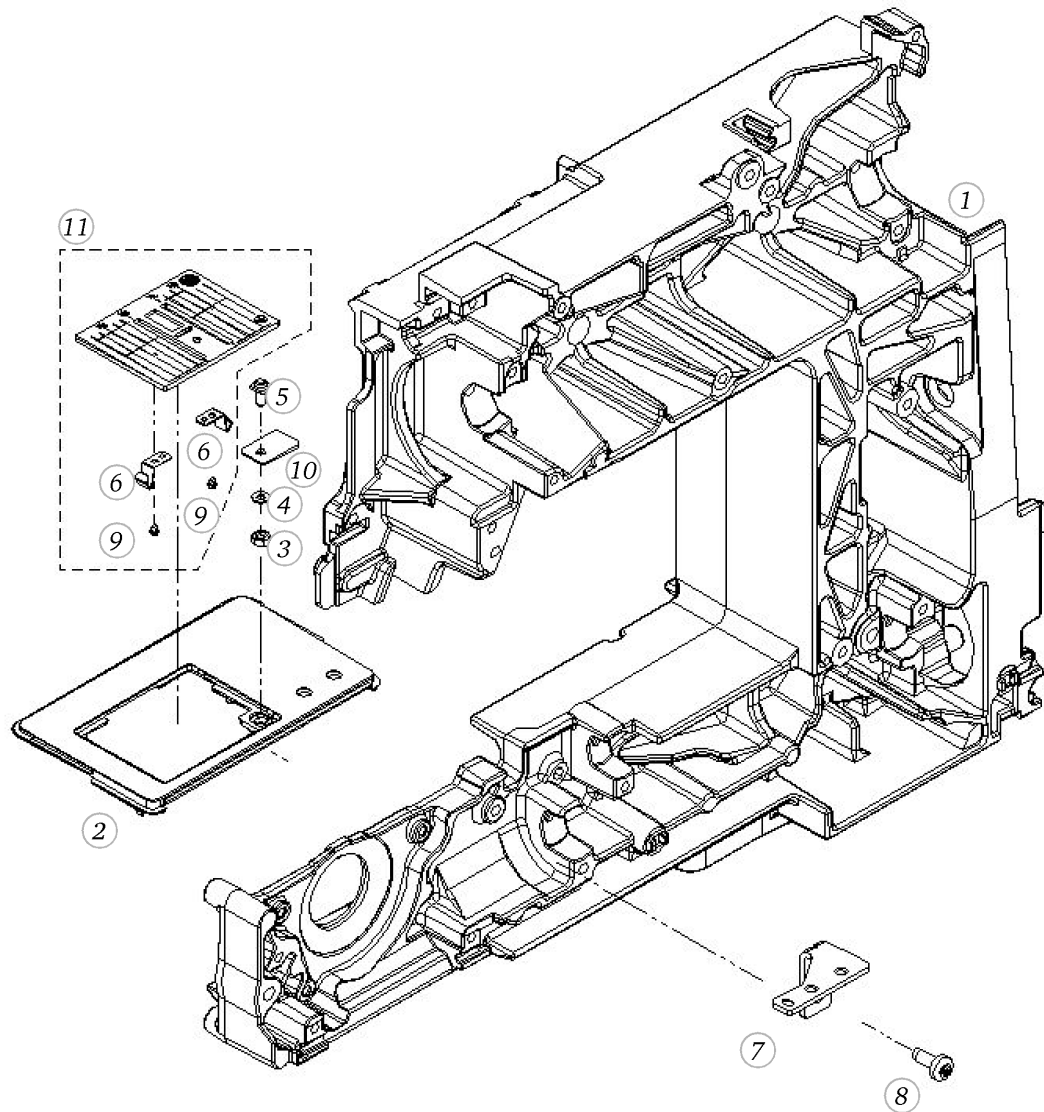

## Chassis (inch)

Pos	Item number	Description
1	0088505000	CHASSIS MACHINED
2	0300975101	STITCH PLATE FRAME
3	22502313++	HEXAGONAL NUT
4	23225753++	Curved Spring Washers M3 DIN 137 A - BN795 Art-No. 1280317
5	0026045200	SPECIAL BOLT
6	0078755200	Clip
6	0078755300	Clip
7	0310295101	SUPPORT
8	0078865043	Socket Pan Head Thread Forming Screws M4x10 DIN7500 - BN13916 Art-No. 2027593
9	20500223++	Slotted Machine Screw M2x1.8 nickel-plated
10	0010475101	PRESSURE PLATE
11	0310507001	STITCHPLATE/STANDARD C