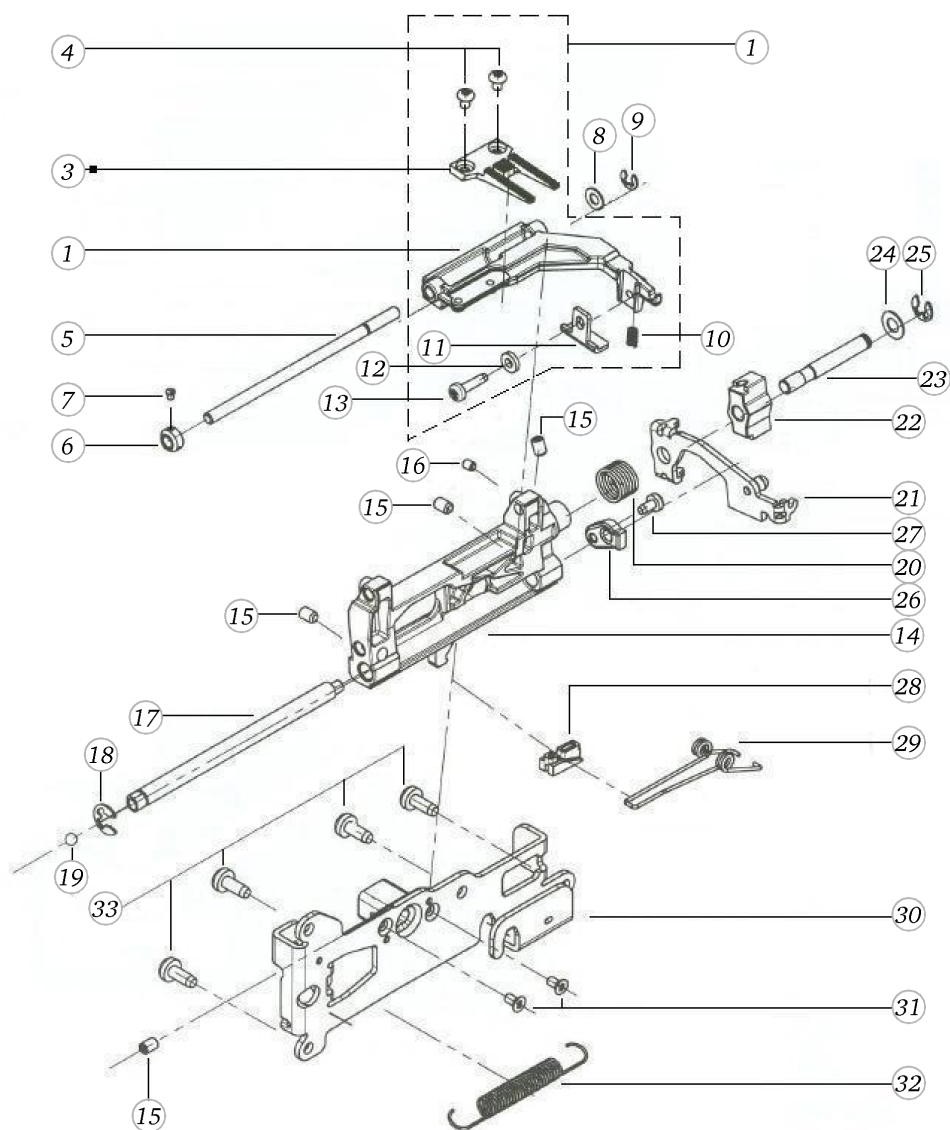

BERNINA activa 230

Feed dog unit

Pos	Item number	Description
1	0302217000	FEEDDOG SUPPORTER CPL.
3	0302155000	FEEDDOG 5.5 MM
4	0032465008	Socket Button Head Screws M3x4.5 screw head after BN6404
5	0302015000	SLIDING AXLE
6	0011217001	Adjusting Ring Cpl with 1 screw
7	20500353++	Cylinder Head Screw M2x2.5
8	22954983++	Shim rings
9	23501153++	Circlips For Shafts d1 3.2 DIN6799 - BN809 Art-No.1284649
10	25524003++	Spring
11	0000785200	ADJUSTING PLATE
12	22952113++	Washer 3.2/7x1.5 black finished
13	0078865036	socket pan head thread forming screws
14	0000245600	FEED DOG FORK
15	0078665043	Hexalobular Socket Set Screws M4x6 ISO 4026 - BN11493 Art-No. 3060208
16	0078665031	Hexalobular Socket Set Screws M3x4 ISO 4026 - BN11493 Art-No. 3060200
17	0049695100	ECCENTRIC SHAFT
18	23501753++	Circlip For Shafts d1 5 DIN6799 - BN809 Art-No.1284665
19	0011695002	Steel Ball G40 D4 DIN5401 - BN869 Art-No. 1316281
20	0079055000	SPRING
21	0078047200	THRUST REVERSER CPL.
22	0078065100	BEARING
23	0078075000	BOLT
24	23100203++	Flat Washer d5.2-10x0.5
25	23501453++	Circlips For Shafts d1 4 DIN6799 - BN809 Art-No.1284657
26	0049975000	BEARING
27	0078865033	Socket Pan Head Thread Forming Screws M3x6 DIN7500 - BN13916 Art-No. 2027534
28	0049595000	SLIDE BLOCK