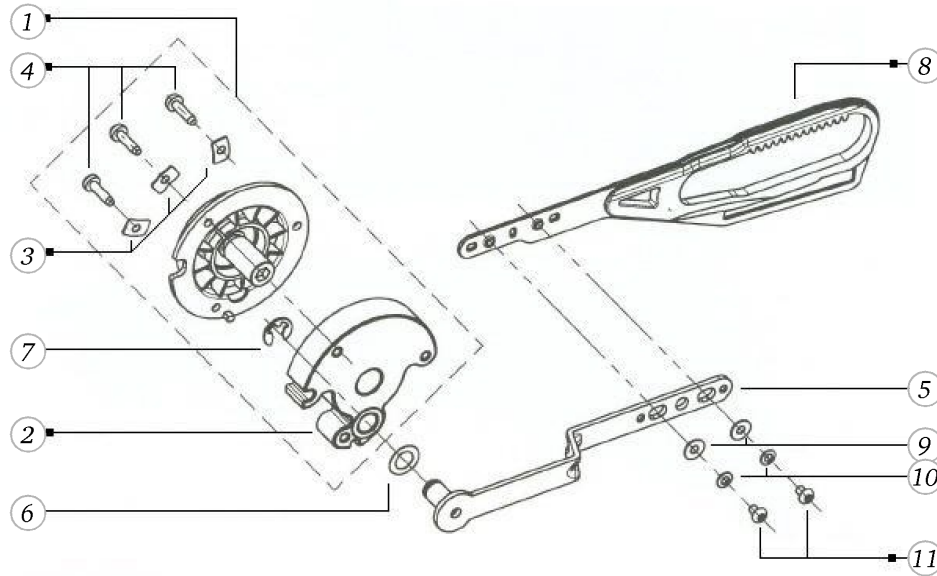

BERNINA activa 230

Hook driving system

Pos	Item number	Description
1	0304497001	HOOK DRIVE CRANK CPL.
2	0312225000	HOOK DRIVE CRANK
3	0301995000	WASHER
4	0078865035	Socket Pan Head Thread Forming Screws M3x10 DIN7500 - BN13916 Art-No. 2027550
5	0049397000	CRANK ARM CPL
6	23228653++	WASHER 7.2x12x0.1
7	23501753++	Circlip For Shafts d1 5 DIN6799 - BN809 Art- No.1284665
8	0301575200	TOOTHED RACK FORK
9	22951923++	Flat Washer d3.2/D 7xs0.5
10	23225753++	Curved Spring Washers M3 DIN 137 A - BN795 Art- No. 1280317
11	0032465008	Socket Button Head Screws M3x4.5 screw head after BN6404