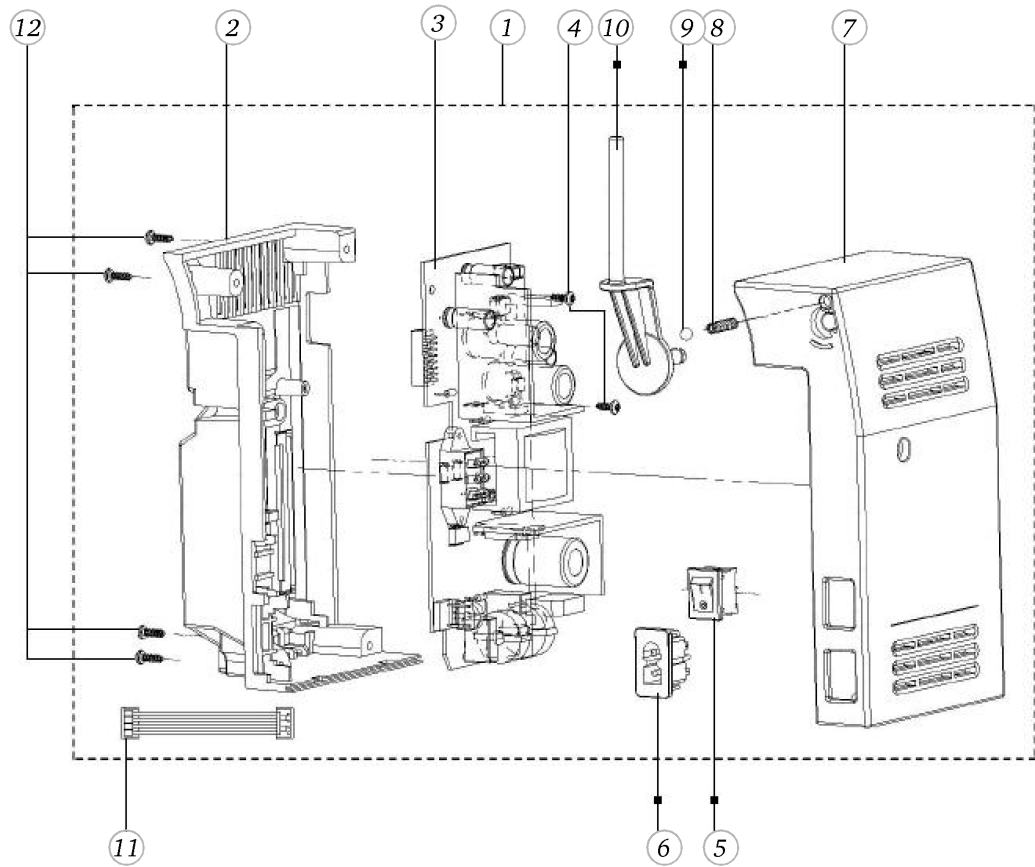

BERNINA activa 230

Power supply

Pos	Item number	Description
1	0309427200	Universal power supplycpl. with cable inkl spool support pin
2	0306365102	UNIVERSAL POWER SUPPLY BODY
3	0309447700	UNIVERSAL L-PRINT CPL.
3	0309447800	PCBA power supply B215 / B3xx
4	0329905022	Delta Pt Round Washer Head Screw With Torx 3x 8
5	0304745000	I/O-switch vertically
6	0304735000	POWER INLET
7	0301235000	COVER L-PRINT
8	0325815000	SPRING
9	0011695000	steel ball G40
10	0303355000	SPOOL SUPPORT PIN TURNING
11	0006597244	CABLE KPL 8-POL
12	0023345031	PT-SCREW TORX 3X10 WN1452