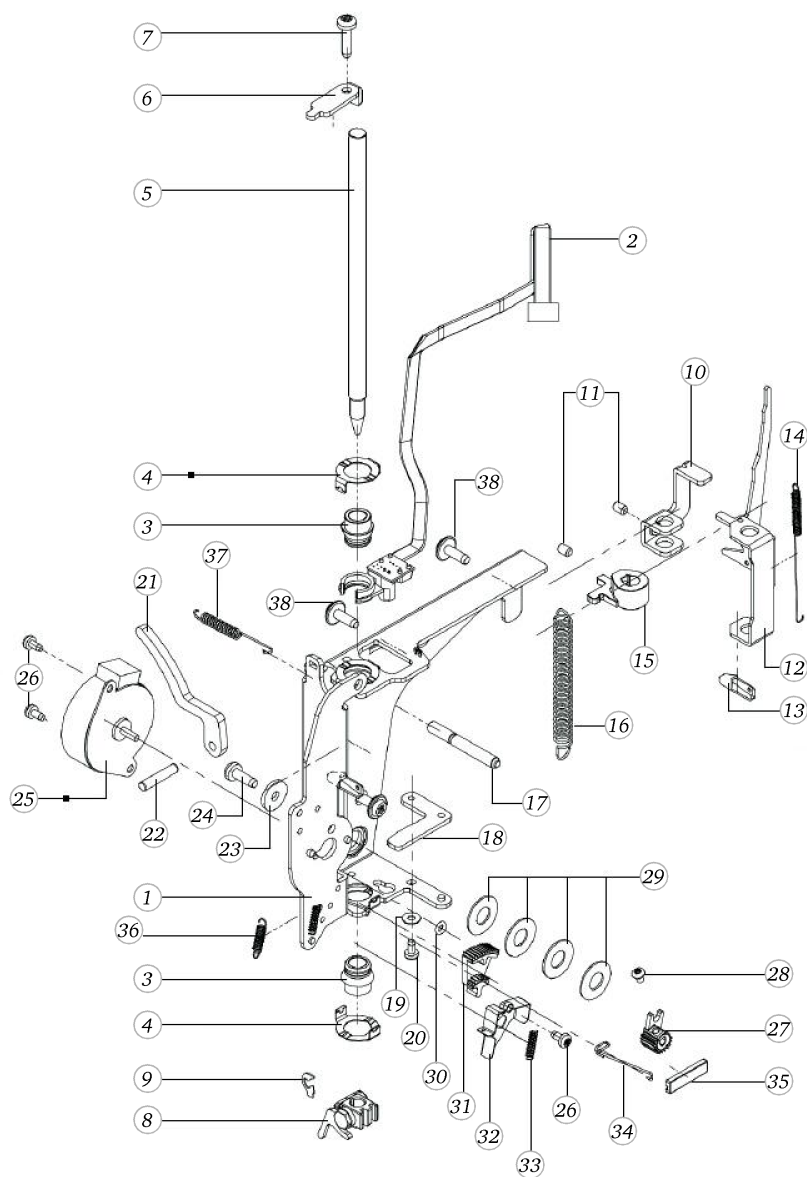

BERNINA activa 230

Headplate

Pos	Item number	Description
1	0088065200	HEAD PLATE
2	0159787201	PRINT BUTTONHOLE SENSOR
3	0088105000	CALOTTE BUSHING MACHINED
4	0048875000	Clasp
5	0087335000	PRESSER FOOT BAR 157.5
6	0301285000	CLAMPING SHOE
7	0078865045	Socket Pan Head Thread Forming Screws M4x16 DIN7500 - BN13916 Art-No. 2027615
8	0011177101	Clamp piece cpl.
9	0089325000	SAFETY CLIP
10	0089225000	LEVER
11	0078665043	Hexalobular Socket Set Screws M4x6 ISO 4026 - BN11493 Art-No. 3060208
12	0088095100	ENGAGING LEVER
13	0306255000	Cap
14	0303585100	Spring
15	0089247000	PRESSER BAR GUIDE CPL
16	0303715000	NFS-SPRING
17	0087145001	BOLT
18	0049075000	ADJUSTING ARM
19	22950713++	WASHER 3.2 X 7 X 0.5
20	0032465008	Socket Button Head Screws M3x4.5 screw head after BN6404
21	0075685300	LIFTING LEVER
22	24116643++	PIN D 4.0X20
23	22954423++	Flat Washers
24	0078865043	Socket Pan Head Thread Forming Screws M4x10 DIN7500 - BN13916 Art-No. 2027593
25	0337875000	STEPPER MOTOR
25	0078355005	STEPPING MOTOR SB
26	0078865033	Socket Pan Head Thread Forming Screws M3x6 DIN7500 - BN13916 Art-No. 2027534
27	0302135000	PINION