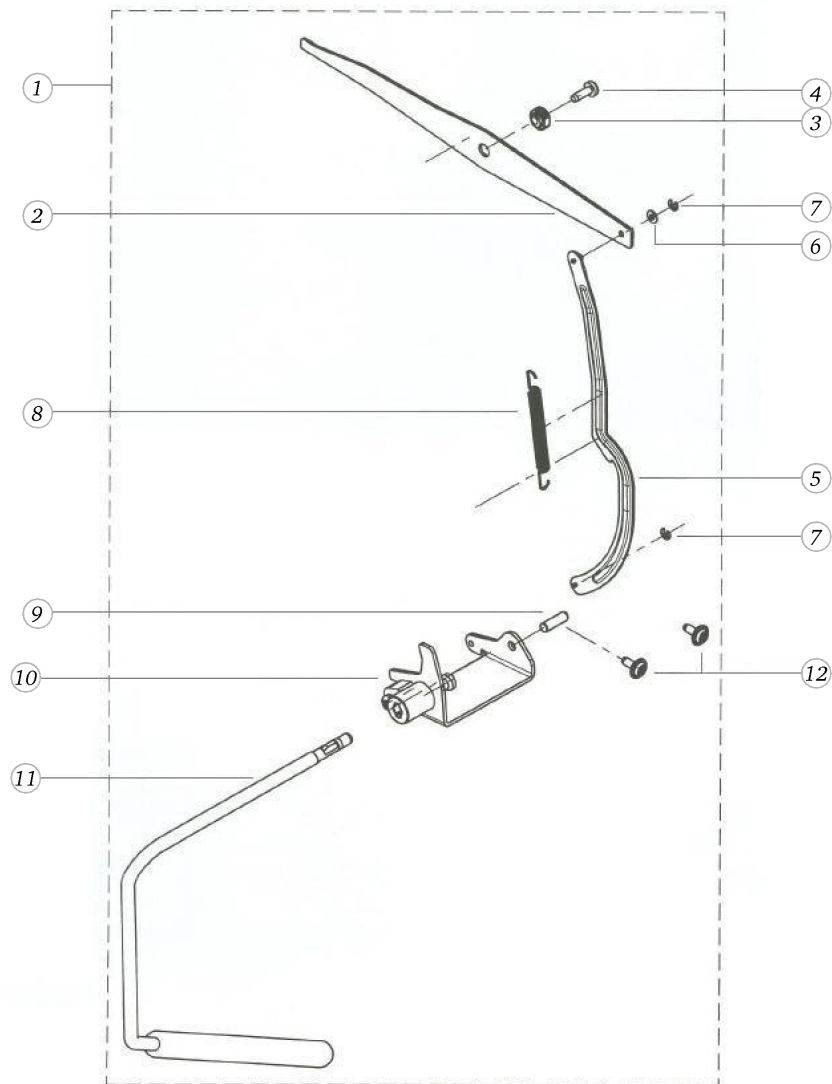

BERNINA activa 230

Knee lifter (FHS) Free Hand system

Pos	Item number	Description
1	0301467000	FREE HAND -KIT FHS
2	0301365000	SEESAW
3	0077675100	Eccentric
4	0078865044	Socket Pan Head Thread Forming Screws M4x12 DIN7500 - BN13916 Art-No. 2027607
5	0301477000	CONNECTING STRAP CPL
6	22952013++	Flat Washers M3 ISO 7089 - BN14683 Art-No. 1729241
7	23500853++	Circlips For Shafts d1 2.3 DIN6799 - BN809 Art- No.1284630
8	0078905000	SPRING
9	0082255003	CYLINDRICAL PIN Ø5-h8x16
10	0301347000	FHS BEARING SHEET CPL
11	0016357700	Knee Lifter Lever Cpl.
12	0078885043	Button Head Screw Torx Dt M4x10