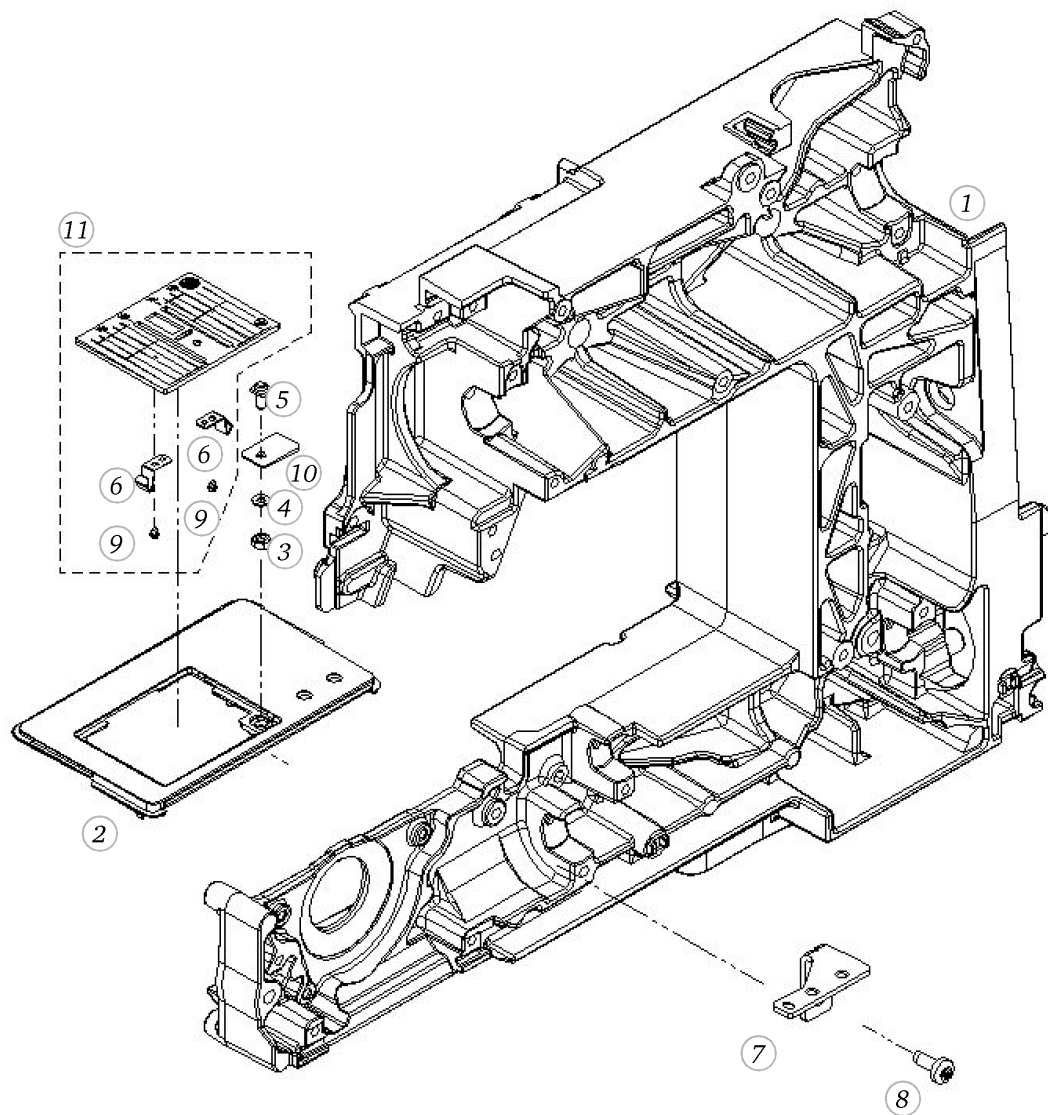

BERNINA activa 230

Chassis (Millimeter)

Pos	Item number	Description
1	0088505000	CHASSIS MACHINED
2	0300975101	STITCH PLATE FRAME
3	22502313++	HEXAGONAL NUT
4	23225753++	Curved Spring Washers M3 DIN 137 A - BN795 Art-No. 1280317
5	0026045200	SPECIAL BOLT
6	0078755200	Clip
6	0078755300	Clip
7	0310295101	SUPPORT
8	0078865043	Socket Pan Head Thread Forming Screws M4x10 DIN7500 - BN13916 Art-No. 2027593
9	20500223++	Slotted Machine Screw M2x1.8 nickel-plated
10	0010475101	PRESSURE PLATE
11	0335467101	STITCHPLATE/STANDRAD C