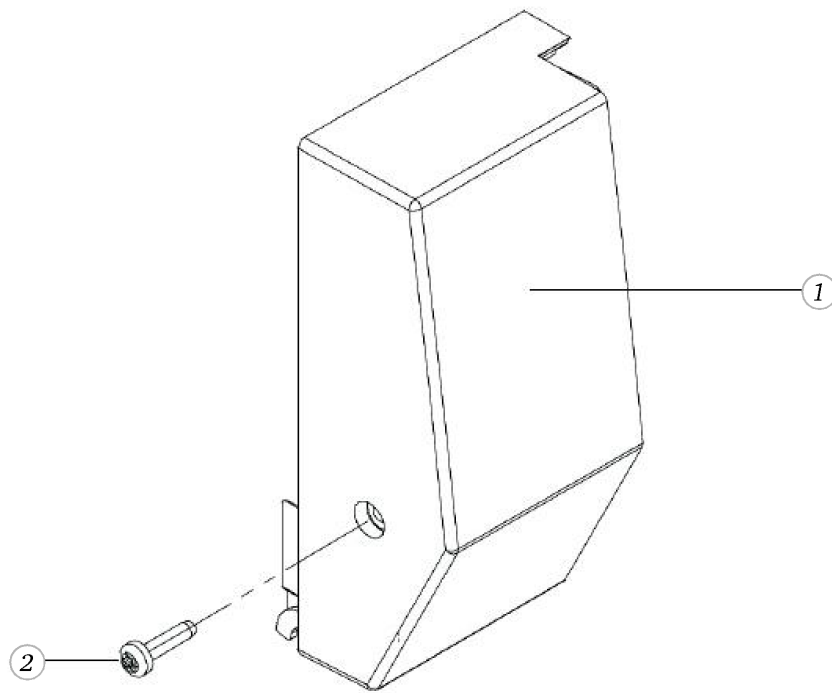

BERNINA activa 230

Head cover (activa 220 / 230 / 230 PE)

Pos	Item number	Description
1	0048937420	HEAD COVER ASSEMBLE
2	0078865045	Socket Pan Head Thread Forming Screws M4x16 DIN7500 - BN13916 Art-No. 2027615