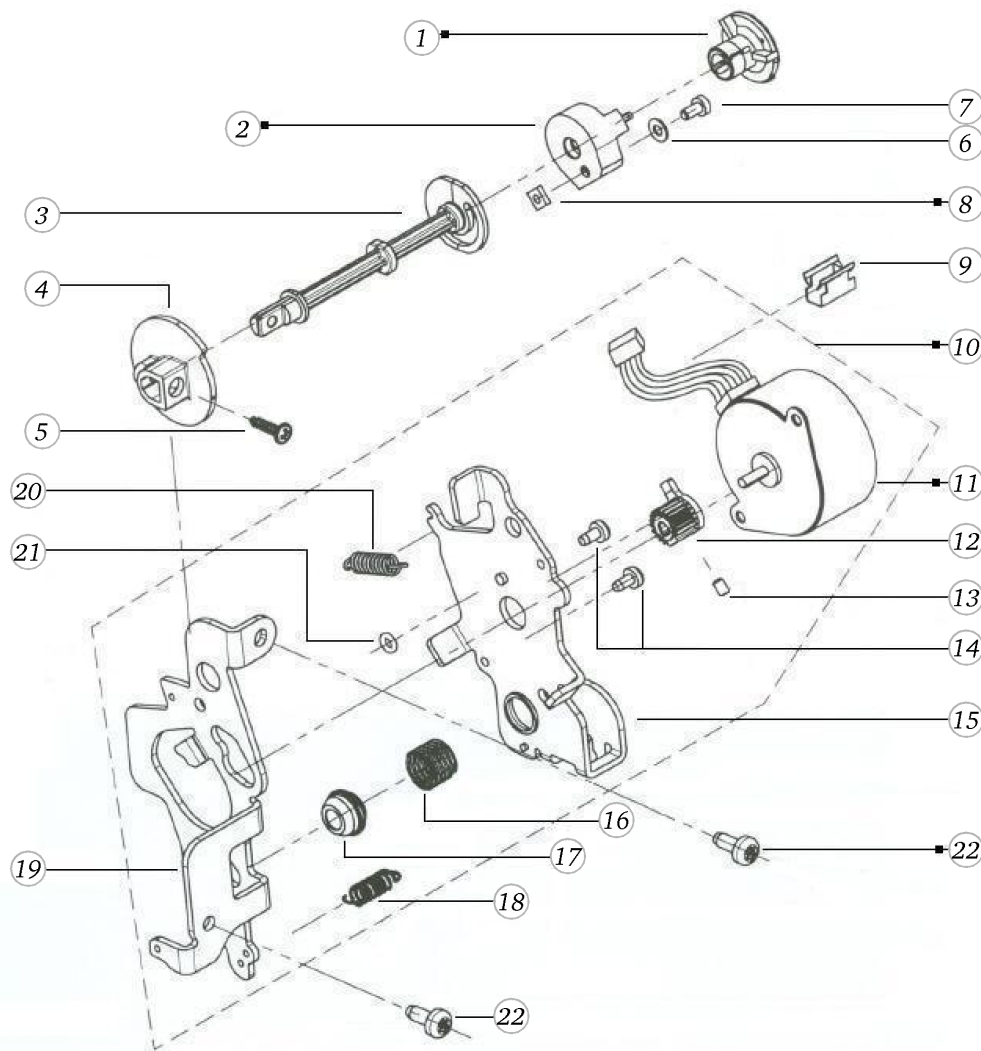

BERNINA activa 230

Stitch length motor

Pos	Item number	Description
1	0088607100	CAP CPL.
2	0078315100	ADJUSTING SUPPORT
3	0301585100	ROTATION CONNECTOR
4	0078285100	ADJUSTMENT CAM
5	0023345001	TORX SCREW
6	22951923++	Flat Washer d3.2/D 7xs0.5
7	0077525031	Head Cap Screw Torx M3x6 ISO 14580 - BN4850 Art-No. 1145929
8	22683623++	4 SIDED NUT
9	0048315000	Clamp
10	0303117300	STEPPING MOTOR SL CPL.
11	0078355202	STEPPING MOTOR SL
12	0078085100	PINION
13	0078665031	Hexalobular Socket Set Screws M3x4 ISO 4026 - BN11493 Art-No. 3060200
14	0078865033	Socket Pan Head Thread Forming Screws M3x6 DIN7500 - BN13916 Art-No. 2027534
15	0303075000	MOTOR SUPPORT SHEET
16	0078565000	SPRING
17	0078545000	Bearing
18	0306905000	Spring
19	0088295200	SUPPORT SHEET
20	25629203++	Spring
21	0030735005	O-ring Seal D3/d1.5 70±5 IRHD NBR 70,5 / 5 P DIN3771
22	0078865043	Socket Pan Head Thread Forming Screws M4x10 DIN7500 - BN13916 Art-No. 2027593