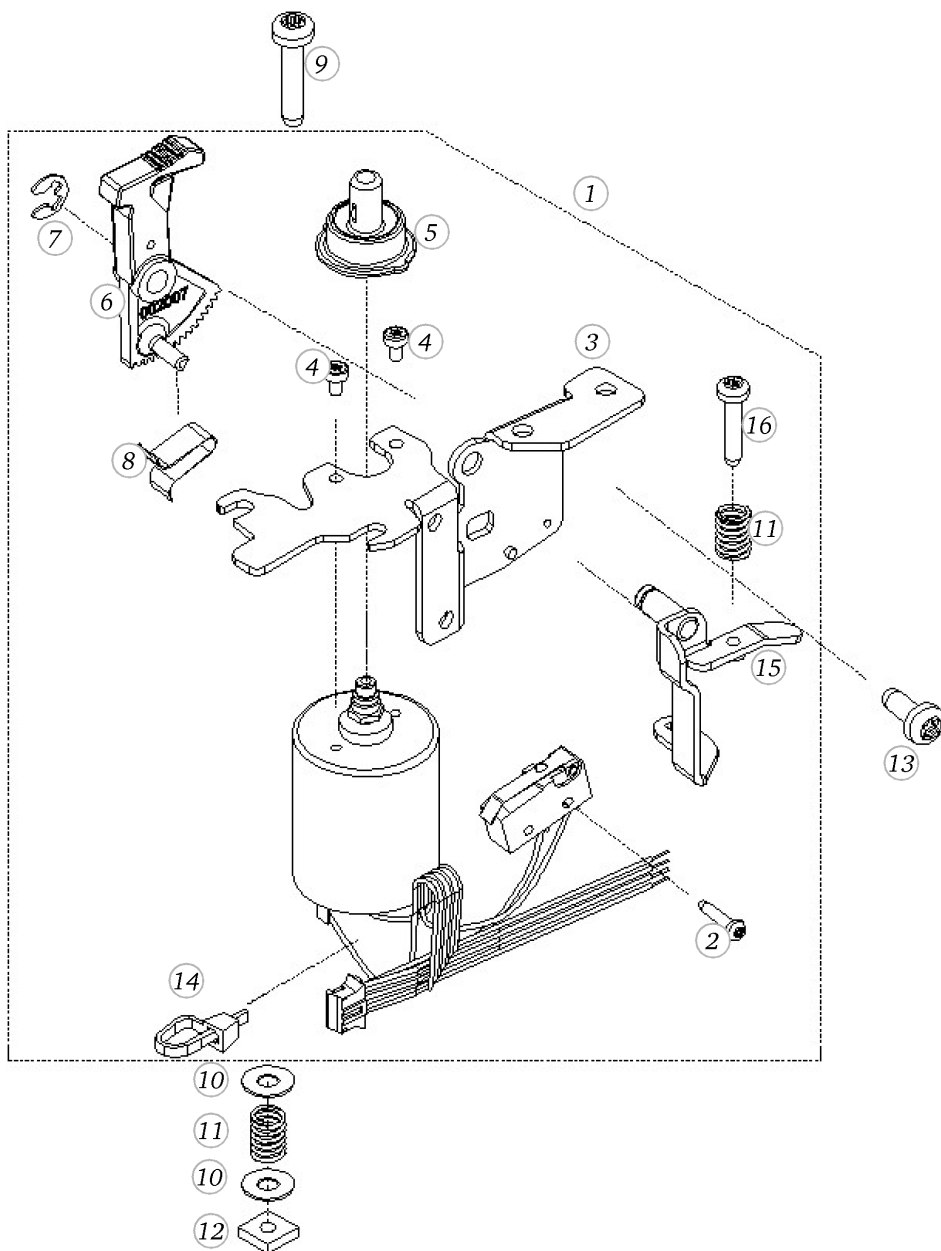

Pos	Item number	Description
1	0311537200	BOBBIN WINDER CPL.
2	0078865015	Socket Pan Head Thread Forming Screws M2x10 DIN7500 - BN13916 Art-No. 3271298
3	0311515000	WINDER SUPPORT
4	0077525020	SCREW TORX M2.5X4
5	0018437200	Spool Carrier Cpl. white
6	0020077100	BOBBIN WINDER LEVER CPL.
7	23501453++	Circlips For Shafts d1 4 DIN6799 - BN809 Art- No.1284657
8	0077745000	Spring
9	0078865046	Socket Pan Head Thread Forming Screws M4x10 DIN7500 - BN13916 Art-No. 3070342
10	22955013++	Flat Washer
11	25545003++	Spring
12	22683903++	4 SIDED NUT
13	0078865043	Socket Pan Head Thread Forming Screws M4x10 DIN7500 - BN13916 Art-No. 2027593
14	329374030+	CABLE TIE 2,5 x 98mm
15	0311527100	Governor Lever Cpl
16	0077525035	Head Cap Screw Torx M3x16 ISO 14580 - BN4850 Art-No. 1145967