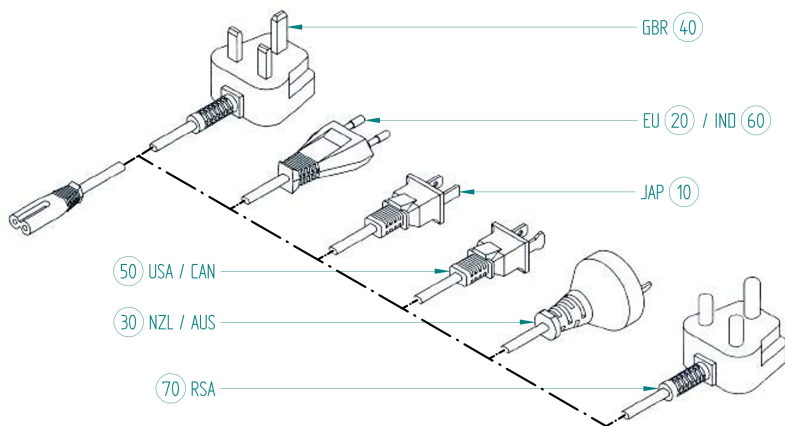

BERNINA activa 230

Power Plug

Pos	Item number	Description
10	0079287004	Power Cord Cpl. Japan
20	0079287303	Power Cord Cpl. Europe
30	0079287002	Power Cord Cpl. New Zealand / Australia
40	0079287001	Power Cord Cpl. Great Britain
50	0079287300	Power Cord Cpl. USA / CAN
60	0079287000	Power Cord India
70	0079287405	Power Cord Cpl. South Africa