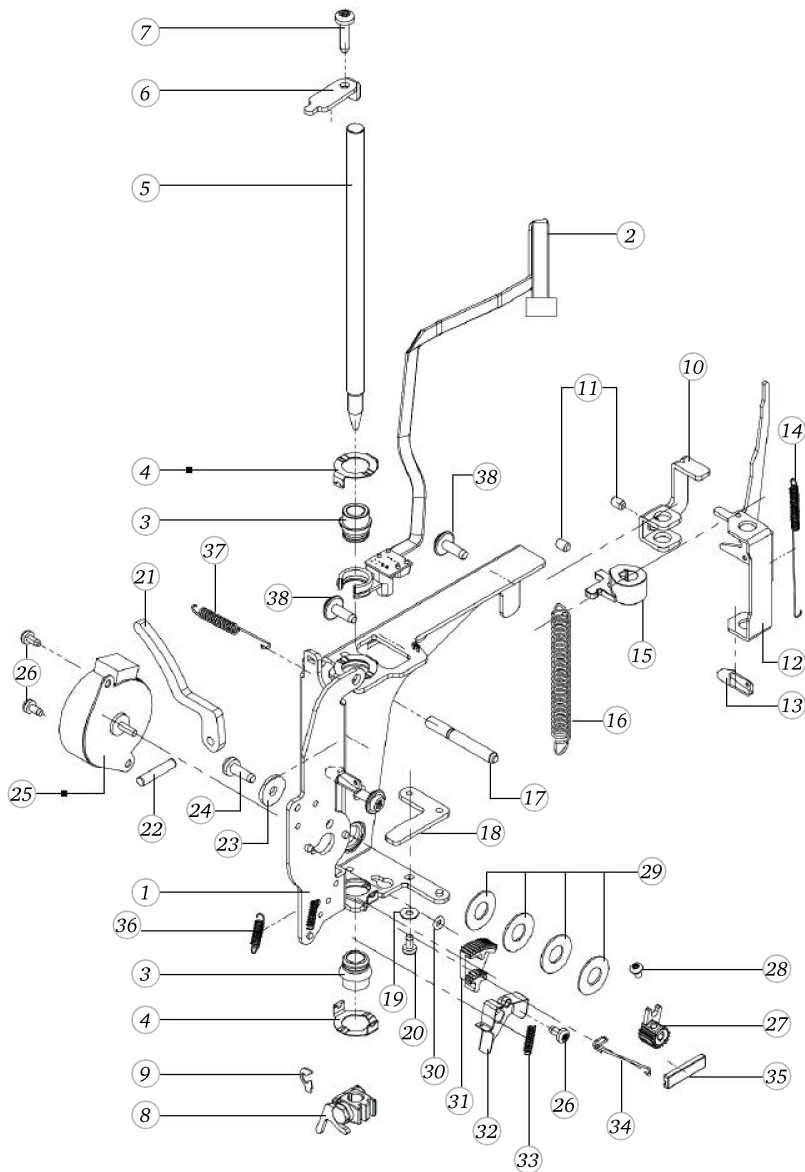

BERNINA activa 230

Headplate

Pos	Item number	Description
28	0032465110	Socket Button Head Screws M3x 6 ISO 7380-1 - BN6404 Art-No. 1982990
29	0303195000	DISC SPRING De=18 / di=8,2 / t=0,8
30	0030735005	O-ring Seal D3/d1.5 70±5 IRHD NBR 70,5 / 5 P DIN3771
31	0300895000	ZZ-SEGMENT
32	0049065000	ZZ-SUPPORT
32	0049065100	ZZ SUPPORT
33	0303595000	Spring
34	0303445000	SPRING
35	0302045000	Slideway
36	25625503++	Spring
37	0303575200	SPRING
38	0078885043	Button Head Screw Torx Dt M4x10